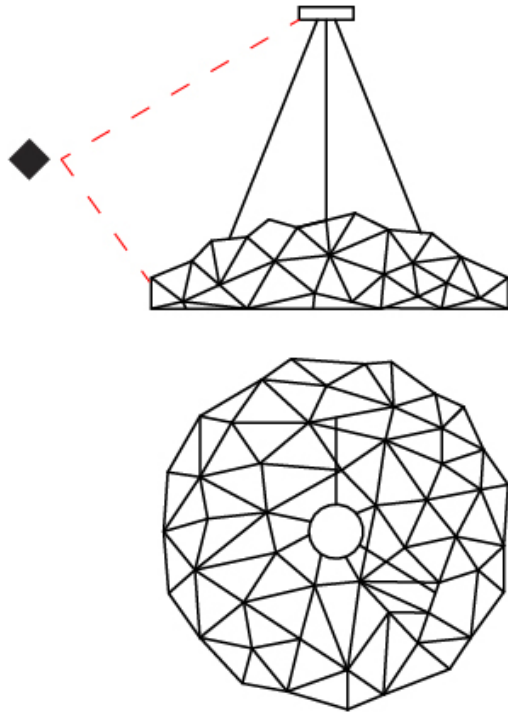

UNIVERSE DISC SUSPENSION

D101702-

PROJECT

TYPE

SPECIFIER

QUANTITY

DATE

D