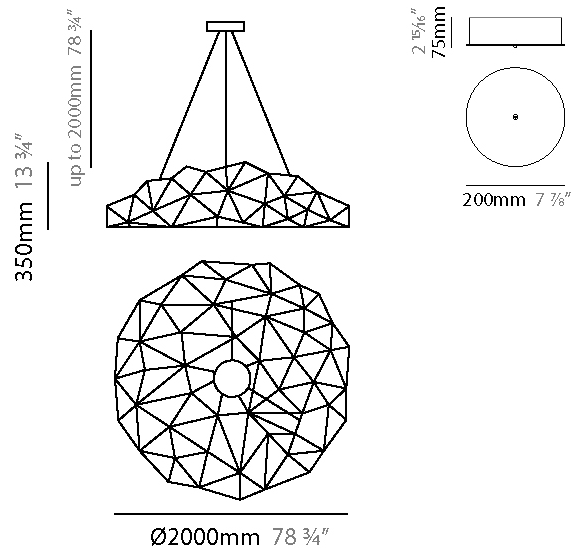

UNIVERSE DISC SUSPENSION

D101351-

base number   LED Dimming   Color Temperature   Finish Options

1. To build a product code in our configurator select the specify button on the base model # product page
2. To build a manual product code on this datasheet choose from the options listed below in blue font and add the suffix to the base model #

GENERAL

Series: Universe Disc
Partner: Quasar
Division: Design
Installation: Suspension
Product Type: Chandelier
Mounting Location: Ceiling

PHYSICAL

Shape: Round
Diameter (mm): 2000
Diameter (in): 78 ¾
Height (mm): 350
Height (in): 13 ¾
Max. Overall Height (mm): 2350
Max. Overall Height (in): 92 ½
Fixture Finish: [NIC / BRA / BBR](#)
Fixture Material: Metal
Upon Request: Custom Sizes

ELECTRICAL

Number of Lamps: 150 + 1
Lamp Type: LED Retrofit
Input Wattage (W): 56.5
Bulb Included: Bulb Included
Max. Wattage Per Lamp (W): 0.33 + 7
Lamp Base: E10 + GU10
Dimming: [Non-Dimming / Phase Dimming (120vac Only)](#)
Driver Included: Yes
Driver Location: Integrated
Driver Type: Constant Voltage - 120/277Vac
Driver Class: Class 2
Input Voltage (V): 120 - 277
Output Voltage (V): 12
Lamp Voltage (V): 12

LED

Color Temperature (°K): [2600 / 3000 / 3500](#)
Max. Delivered Lumen (lm): 3450 (2600K)
Lamp Life (hrs): 20000

OPTICAL

RATINGS AND CERTIFICATIONS

Certified By: Certified for North American Standards
IP rating: IP20