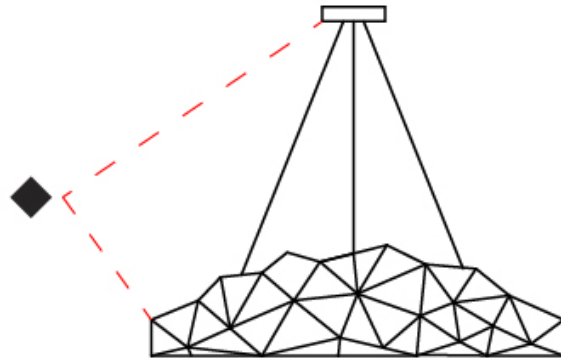

UNIVERSE DISC SUSPENSION

D101351-

PROJECT

TYPE

SPECIFIER

QUANTITY

DATE

D