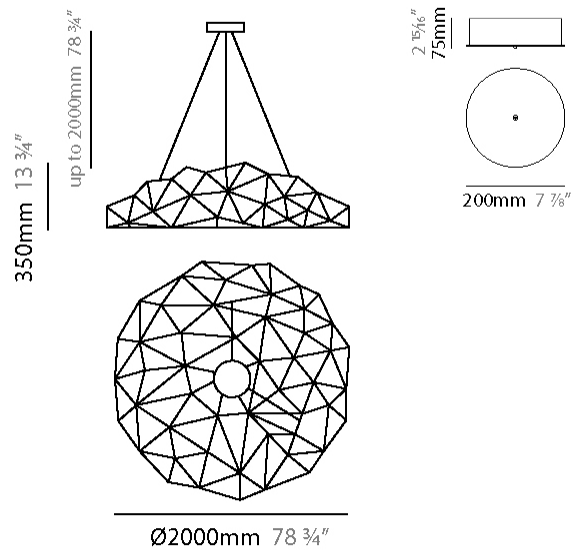

D101349-

base number   LED Dimming   Color Temperature   Finish Options

1. To build a product code in our configurator select the specify button on the base model # product page
2. To build a manual product code on this datasheet choose from the options listed below in blue font and add the suffix to the base model #

GENERAL

Series: Universe Disc
Partner: Quasar
Division: Design
Installation: Suspension
Product Type: Chandelier
Mounting Location: Ceiling

PHYSICAL

Shape: Round
Diameter (mm): 2000
Diameter (in): 78 ¾
Height (mm): 350
Height (in): 13 ¾
Max. Overall Height (mm): 2350
Max. Overall Height (in): 92 ½
Weight (kg): 5
Weight (lbs): 11
Fixture Finish: [NIC / BRA / BBR](#)
Fixture Material: Metal
Upon Request: Custom Sizes

ELECTRICAL

Number of Lamps: 150
Lamp Type: LED Retrofit
Input Wattage (W): 49.5
Bulb Included: Bulb Included
Max. Wattage Per Lamp (W): 0.33
Lamp Base: E10
Dimming: [Non-Dimming / Phase Dimming (120vac Only)](#)
Driver Included: Yes
Driver Location: Integrated
Driver Type: Constant Voltage - 120/277Vac
Driver Class: Class 2
Input Voltage (V): 120 - 277
Output Voltage (V): 12
Lamp Voltage (V): 12
Upon Request: (Not included - see components) Integral: 0-10Vdc dimming

LED

Color Temperature (°K): [2600 / 3000 / 3500](#)
Max. Delivered Lumen (lm): 3450 (2600K)
CRI: >90 CRI
Lamp Life (hrs): 20000

OPTICAL

RATINGS AND CERTIFICATIONS

Certified By: Certified for North American Standards
IP rating: IP20