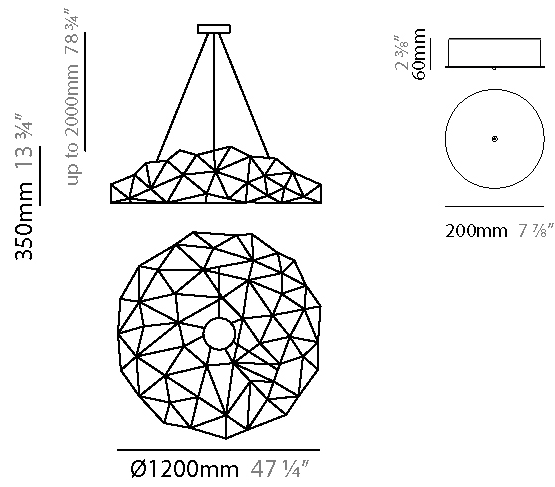

GENERAL

Series: Universe Disc
Partner: Quasar
Division: Design
Installation: Suspension
Product Type: Chandelier
Mounting Location: Ceiling

PHYSICAL

Shape: Round
Diameter (mm): 1200
Diameter (in): 47 1/4
Height (mm): 350
Height (in): 13 3/4
Max. Overall Height (mm): 2350
Max. Overall Height (in): 92 1/2
Weight (kg): 5
Weight (lbs): 11
Fixture Finish: [NIC / BRA / BBR](#)
Fixture Material: Metal
Cable Details: 2000mm Cable
Upon Request: Custom Sizes

ELECTRICAL

Number of Lamps: 65
Lamp Type: LED Retrofit
Input Wattage (W): 21.45
Bulb Included: Bulb Included
Max. Wattage Per Lamp (W): 0.33
Lamp Base: E10
Dimming: [Non-Dimming / Phase Dimming (120vac Only)](#)
Driver Included: Yes
Driver Location: Integrated
Driver Type: Constant Voltage - 120/277Vac
Driver Class: Class 2
Input Voltage (V): 120 - 277
Output Voltage (V): 12
Lamp Voltage (V): 12
Upon Request: (Not included - see components) Integral: 0-10Vdc dimming

LED

Color Temperature (°K): [2600 / 3000 / 3500](#)
Max. Delivered Lumen (lm): 1495 (2600K)
CRI: >90 CRI
Lamp Life (hrs): 20000

OPTICAL

RATINGS AND CERTIFICATIONS

Certified By: Certified for North American Standards
IP rating: IP20

PROJECT _____
TYPE _____
SPECIFIER _____
QUANTITY _____
DATE _____